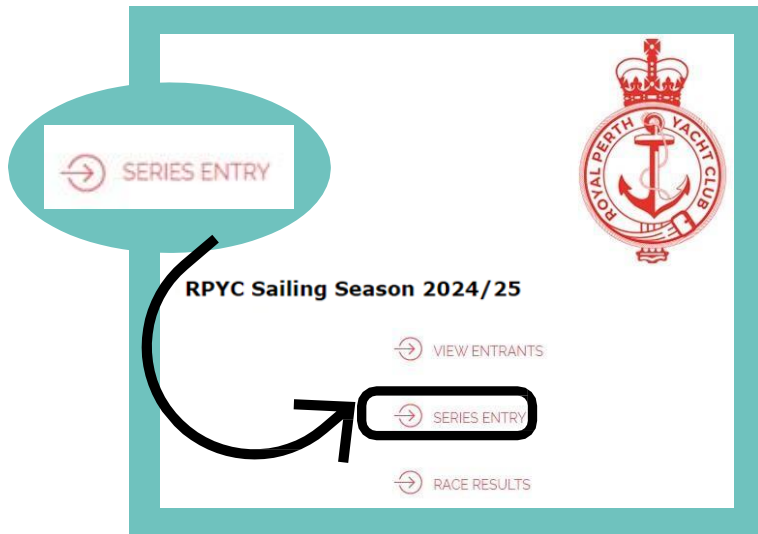

RPYC 2024/25 SUMMER SAILING SERIES REGISTRATION

STEP 2.

SERIES SELECTION SCREEN

- Step 1. Select the Series you wish to enter: 'Saturday Summer Series', 'Wednesday Summer Series' or 'Night Race Series'.
- Step 2. Select 'Enter boat already in TopYacht Boat Register'.
Please note, the majority of RPYC boats have already been entered into the TopYacht database, so option 3 does not apply.
- Step 3. Press 'Submit'.