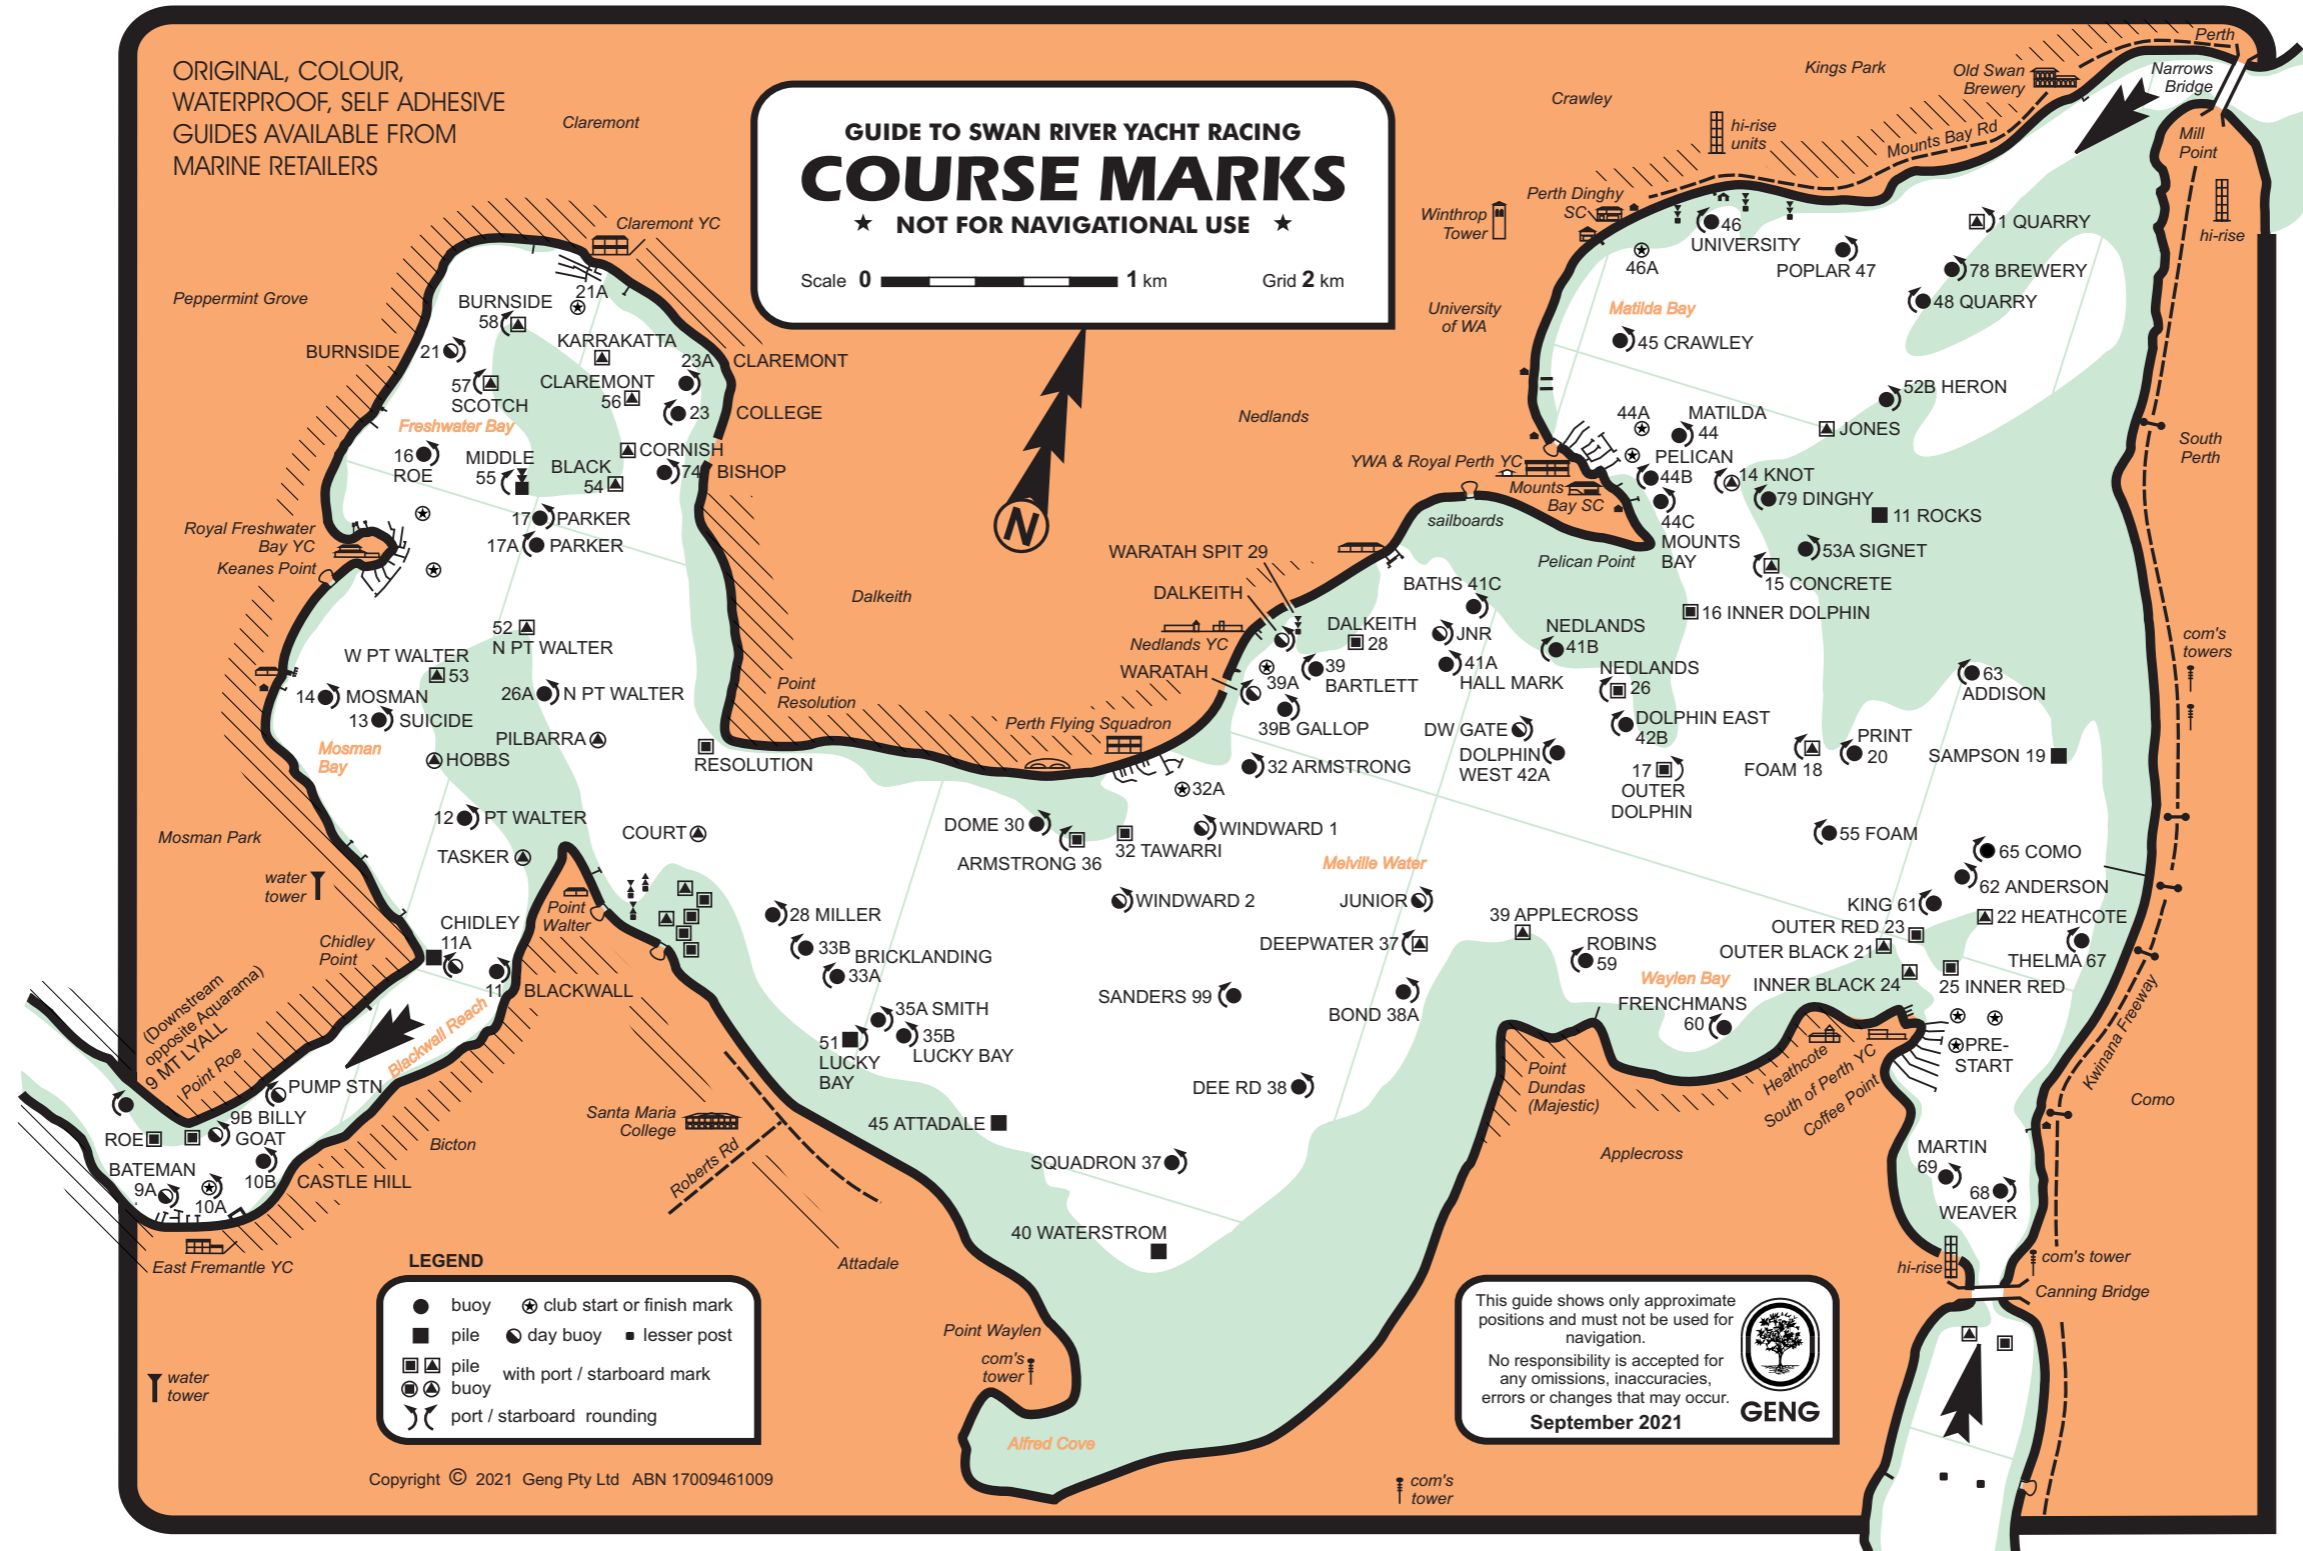

ORIGINAL, COLOUR,
WATERPROOF, SELF ADHESIVE
GUIDES AVAILABLE FROM
MARINE RETAILERS

GUIDE TO SWAN RIVER YACHT RACING COURSE MARKS

★ NOT FOR NAVIGATIONAL USE ★

Scale 0 1 km Grid 2 km

LEGEND

- buoy
- ⊕ club start or finish mark
- pile
- ⊙ day buoy
- lesser post
- ⊠ pile with port / starboard mark
- ⊙ buoy
- ⊠ port / starboard rounding

This guide shows only approximate positions and must not be used for navigation.
No responsibility is accepted for any omissions, inaccuracies, errors or changes that may occur.
September 2021