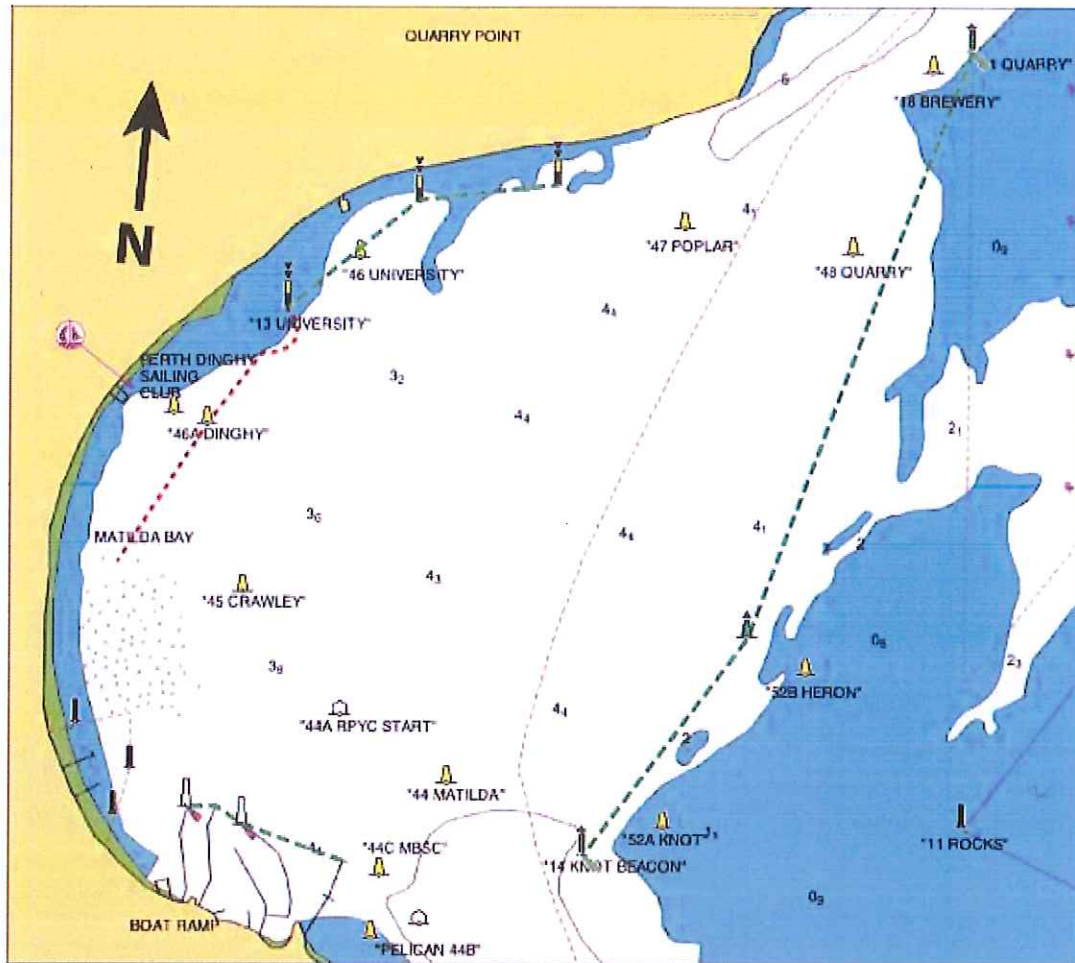

Change to the Sailing Instructions

The below SI Addendum D – Course Limits is added to the Sailing Instructions.

SI ADDENDUM D – COURSE LIMITS

--- Course Limits as defined in the Sailing Instructions. Prohibited to cross these lines.

..... Recommended safe limit of navigable water. Cross these lines at your own risk.

Kim Laurence
Race Officer

3/07/2023