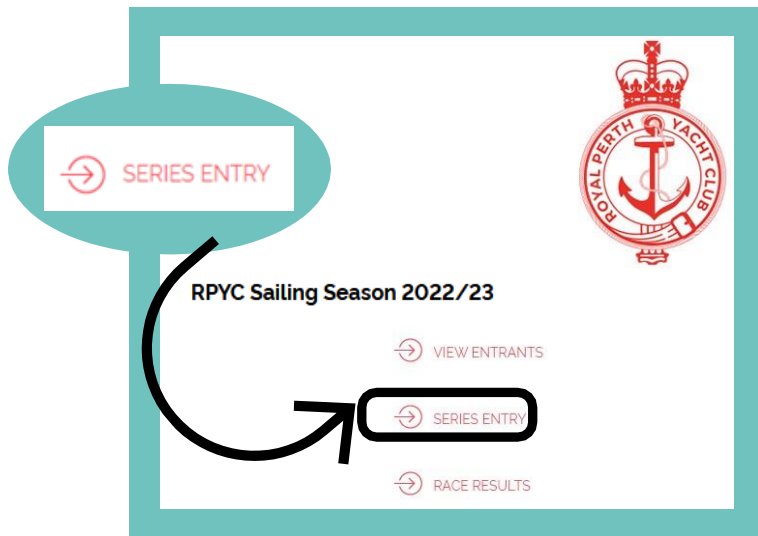

RPYC 2022/23 SUMMER SAILING SERIES REGISTRATION

STEP 1.

START HERE:

<https://www.topyacht.com.au/db/kb2/1589>

This page will be your landing page for viewing entrants, handicaps, results and updating your details.