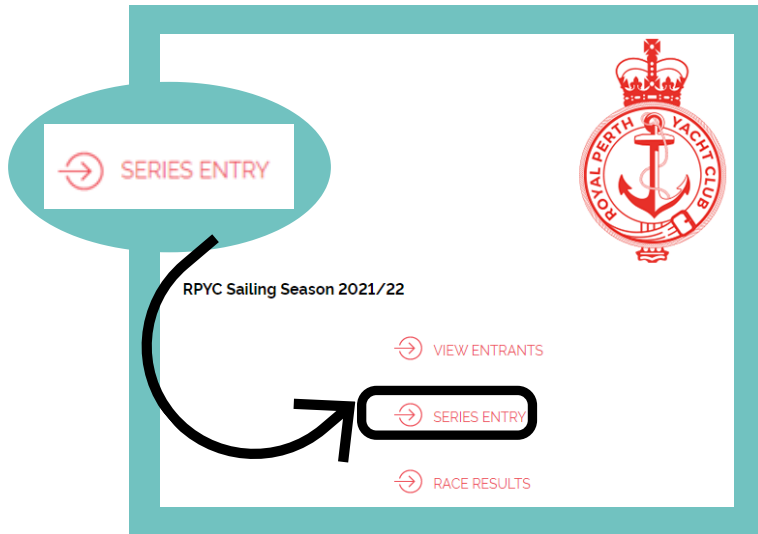

RPYC 2021/22 SUMMER SAILING SERIES REGISTRATION

STEP 1.

START HERE:

<https://www.topyacht.com.au/db/kb/1454>

This page will be your landing page for viewing entrants, handicaps, results and updating your details.

- Select 'Series Entry'.

Note, by registering for the Series, you will NOT be required to enter or register for each Race.

STEP 2.

SERIES SELECTION SCREEN

- Step 1. Select the Series you wish to enter: 'Saturday Summer Series', 'Wednesday Summer Series' or 'Seashells Night Race Series'.
- Step 2. Select 'Enter boat already in TopYacht Boat Register'. Please note, the majority of RPYC boats have already been entered into the TopYacht database, so option 3 does not apply.
- Step 3. Press 'Submit'.