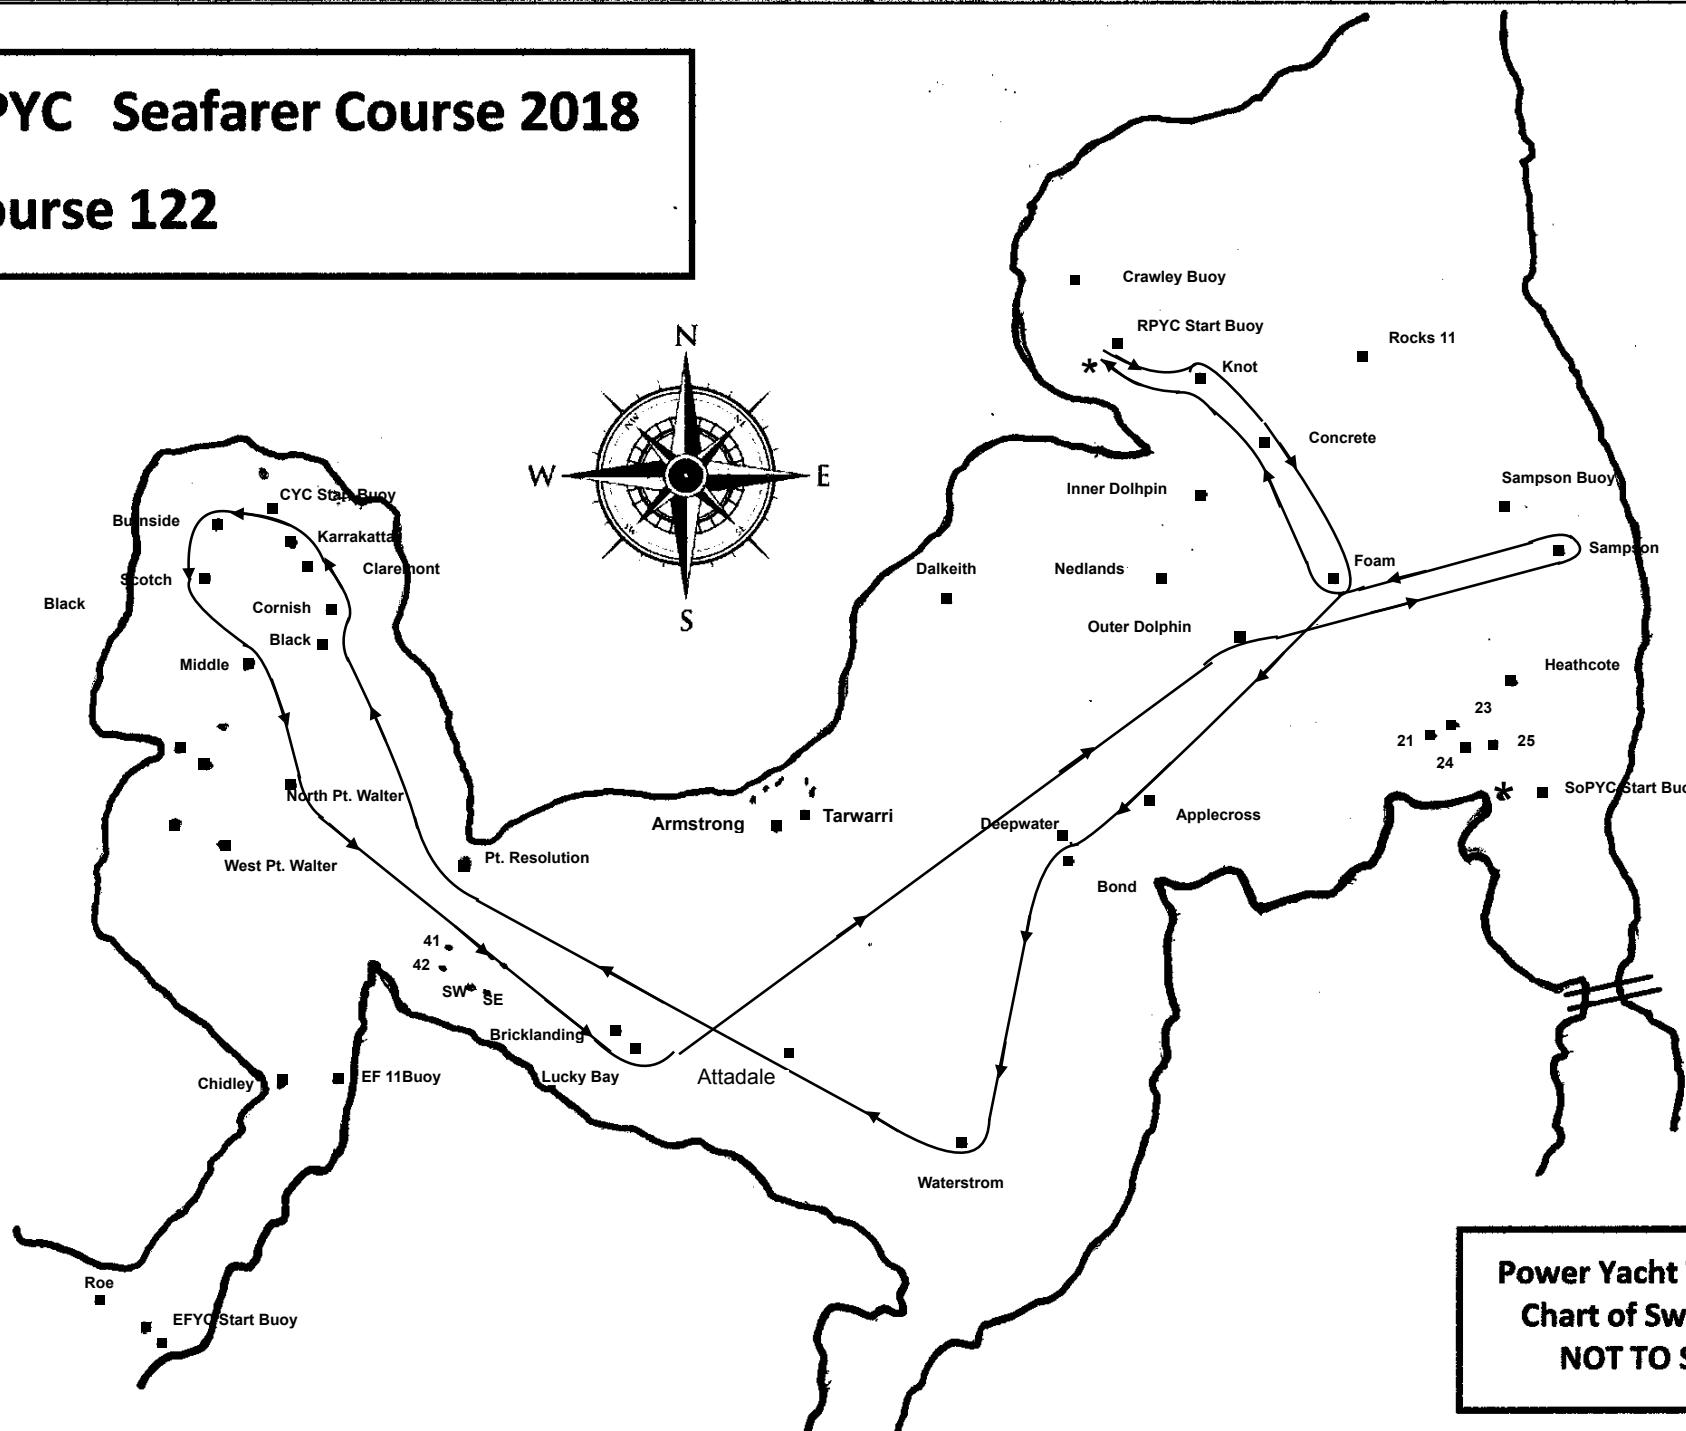

# RPYC Seafarer Course 2018

## Course 122

**Power Yacht Time Trial  
Chart of Swan River  
NOT TO SCALE**